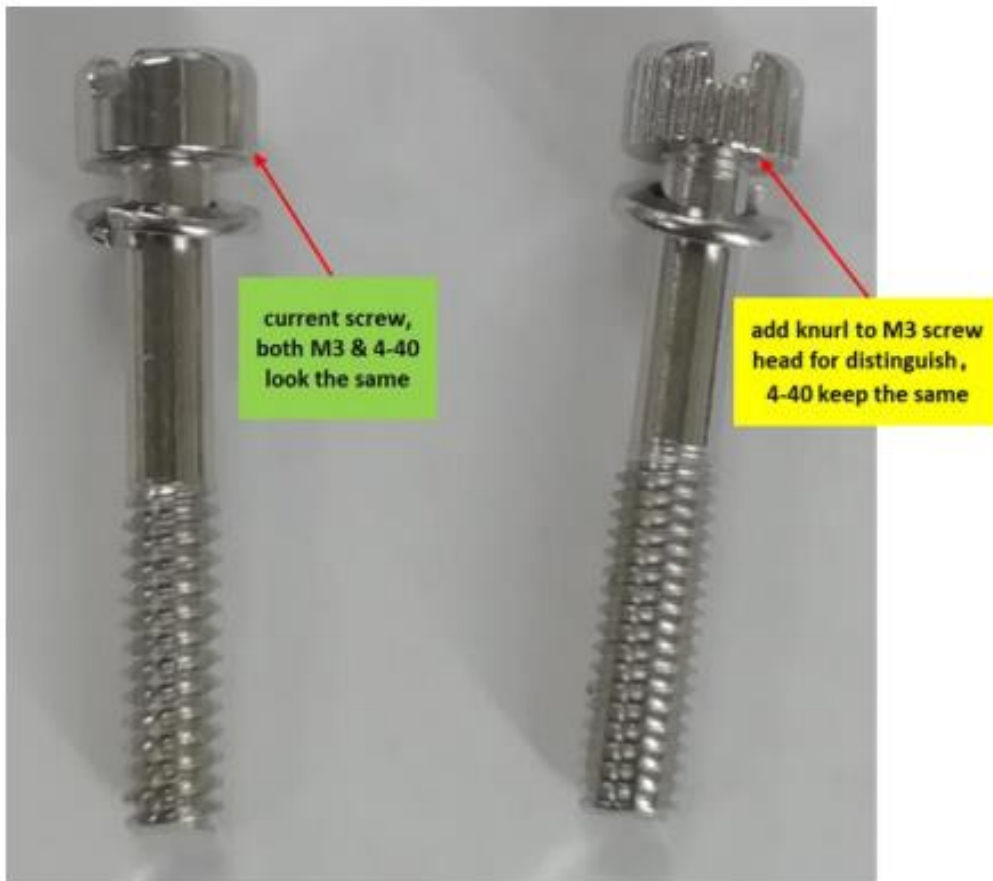

Business Unit: Electronics

PCN/21/015/C+N-US

Product range: Interface connectors / InduCom

Date: 5/24/2021

Title: Change of head shape of M3 hexagonal locking screws

Details of the Product Changes

1. Affected Part Numbers

See table at end of document

2. Description of the Change

For a better identification of InduCom-partnumbers with M3 hexagonal locking screws, we add a knurl to the screw head. The hexagonal locking screws with UNC4-40 thread will keep the flat surface.

5. Identification of Change

The change is visible from the outside, see picture above. The part numbers will be kept unchanged, the revision level will be increased (details see list of concerned part numbers).