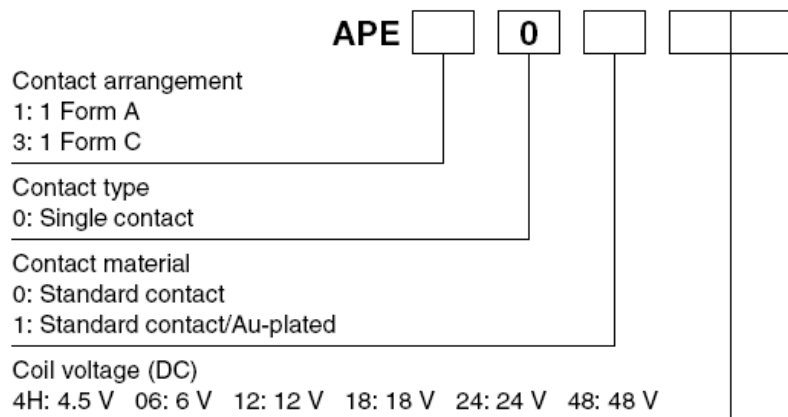

Discontinuation of PE Relay

Panasonic Electric Works announces the discontinuation of PE relays.

1. Reason: Replaced by newly released PF relay

2. Affected parts: All PE relays

Note: UL/C-UL/VDE/SEMKO approved type is standard.